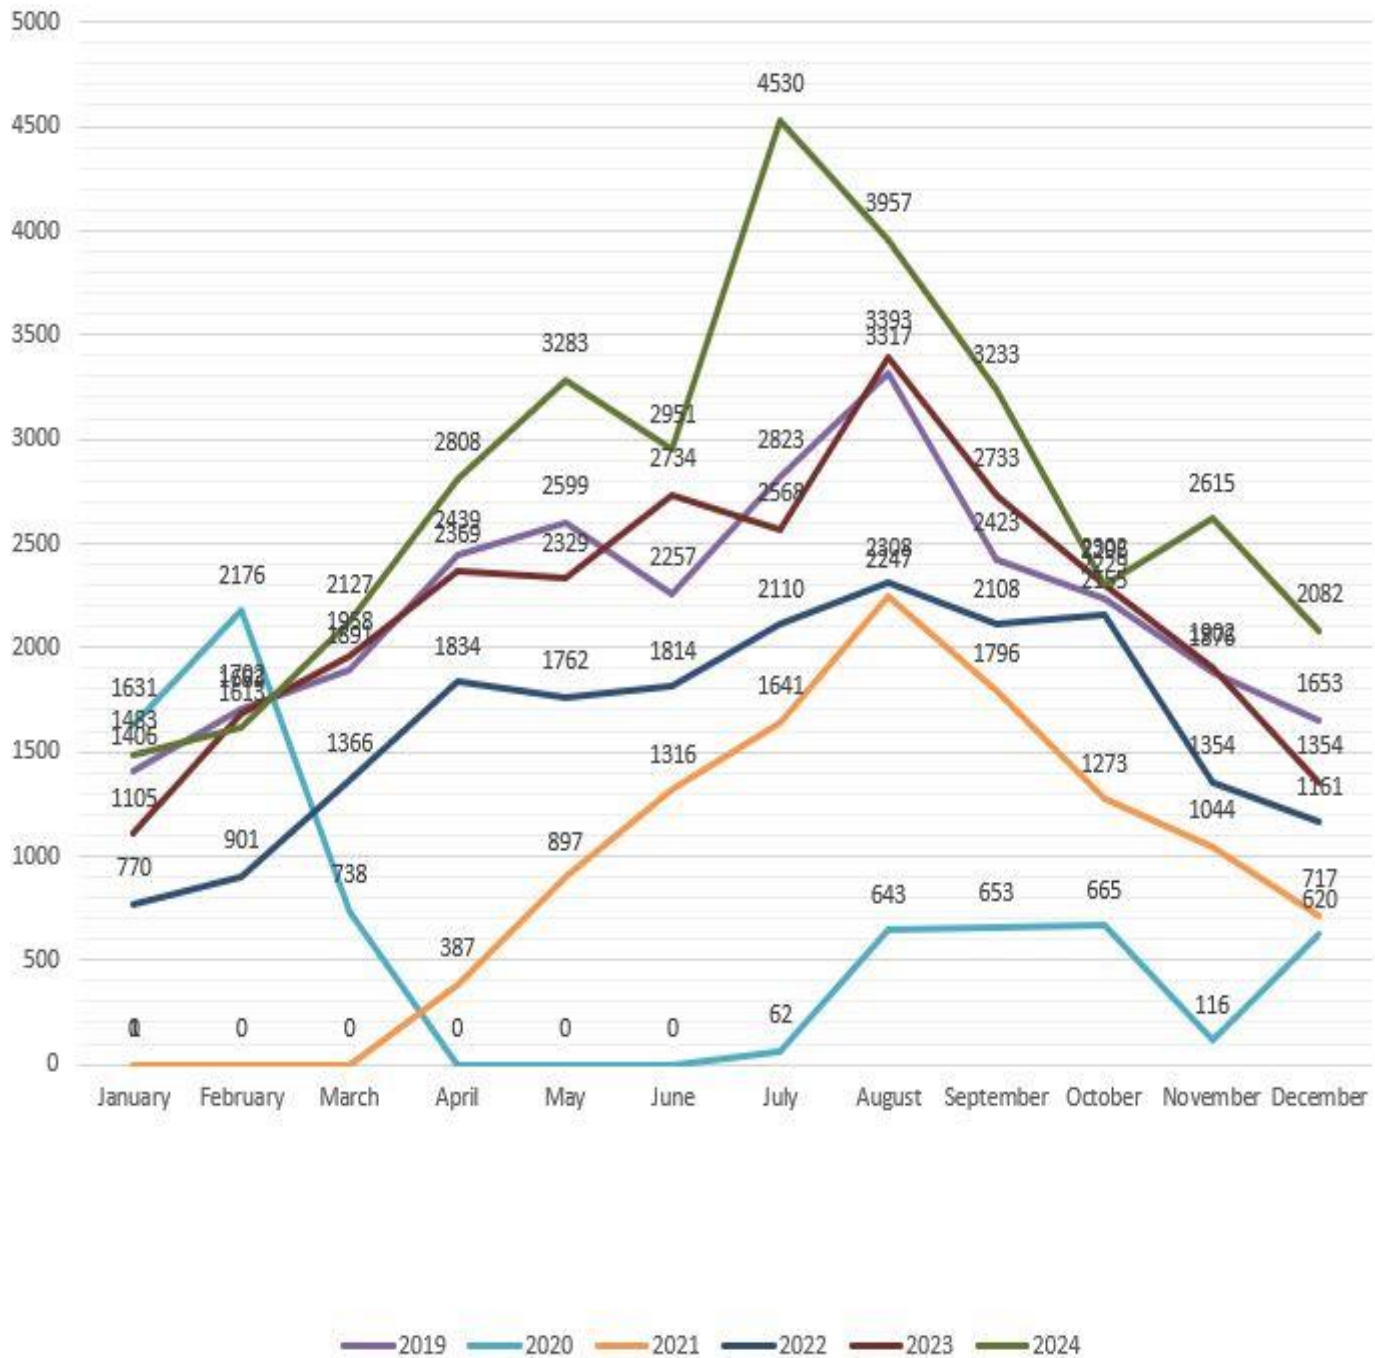

TIC Report January 2025

1. Visitor numbers in November were 2615 of which 92 were overseas visitors. December visitor numbers were 2082 of which 36 were overseas visitors.

Total visitor numbers for 2024 were 32984 . The next highest visitor total in the past 10 years was 26669 in 2019.

TIC Visitor Numbers 2019 - 2024

2. Popular website article hits up until 7th January 2025 – The data is on the website’s dashboard page. It says ‘This module shows a list of the most popular published Articles that are still current. Some that are shown may have expired even though they are the most recent.’

3. Facebook data for last 28 days until 7th January 2025:

Facebook data for the last 28 days											
Date	Followers	Discovery			Interactions					Other	
		Post Reach	Post Engagement	New Page Followers	Reactions	Comments	Shares	Photo Views	Links Clicks	Hide All Posts	Unfollows
2.4.24	2,135	27,805	5,607	15	610	94	208	769	1,480	3	0
7.5.24	2,152	14,673	7,370	17	1,148	95	126	1,884	459	0	0
11.6.24	2,162	21,812	8,981	15	1,095	147	183	2,610	993	1	0
9.7.24	2,171	13,936	4,846	12	829	91	194	1,108	518	3	0
1.9.24	2,191	12,800	5,663	25	629	73	274	1,437	624	0	0
8.10.24	2,204	12,554	9,229	13	0	145	312	1,366	1,183	0	0
5.11.24	2,218	no data available	9,697	18	809	111	217	2,341	777	1	0
1.12.24	2,240	no data available	4,101	19	474	44	291	1,380	566	1	0
7.1.25	2,262	7,807	2,775	6	240	36	180	722	375	0	0

4. Instagram data for last 30 days until 7th January 2025:

Instagram data for the last 30 days												
Date	Followers	Following	Views				Interactions				Profile	
			Views	Followers	Non-followers	Accounts reached	Interactions	Followers	Non-followers	Accounts engaged	Profile Activity	Profile visits
4.11.24	63	1	663	97.00%	3.00%	35	18	94.40%	5.60%		23	23
1.12.24	72	1	1,406	74%	26.50%	246	53	92.50%	7.50%	24	33	33
7.1.25	79	1	610	98%	2%	60	6	100%	0%	6	21	21